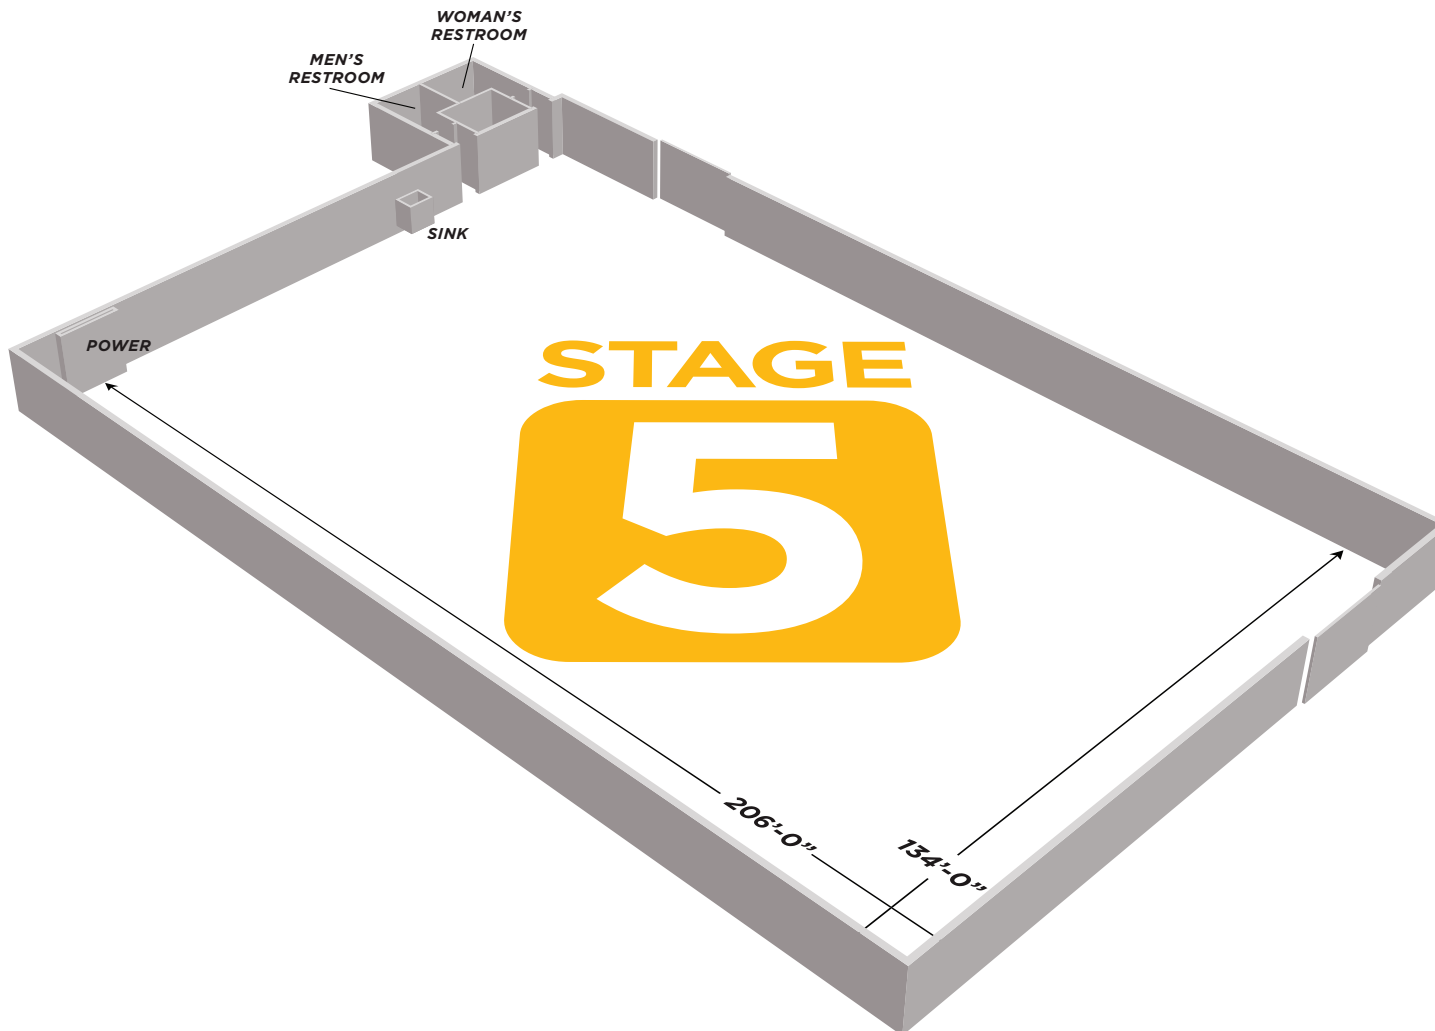

# THE REBECCA BUILDING

## SOUNDSTAGE

27,690 Square Feet

Clearance - 45' Sides, 70' Center

Power - 1600 Amps, 3-Phase

Rafter Load: 10,000 lbs.

Quiet A/C - 240 Tons

Doors - 2, 20' x 20'

Trailer Hookups - 4