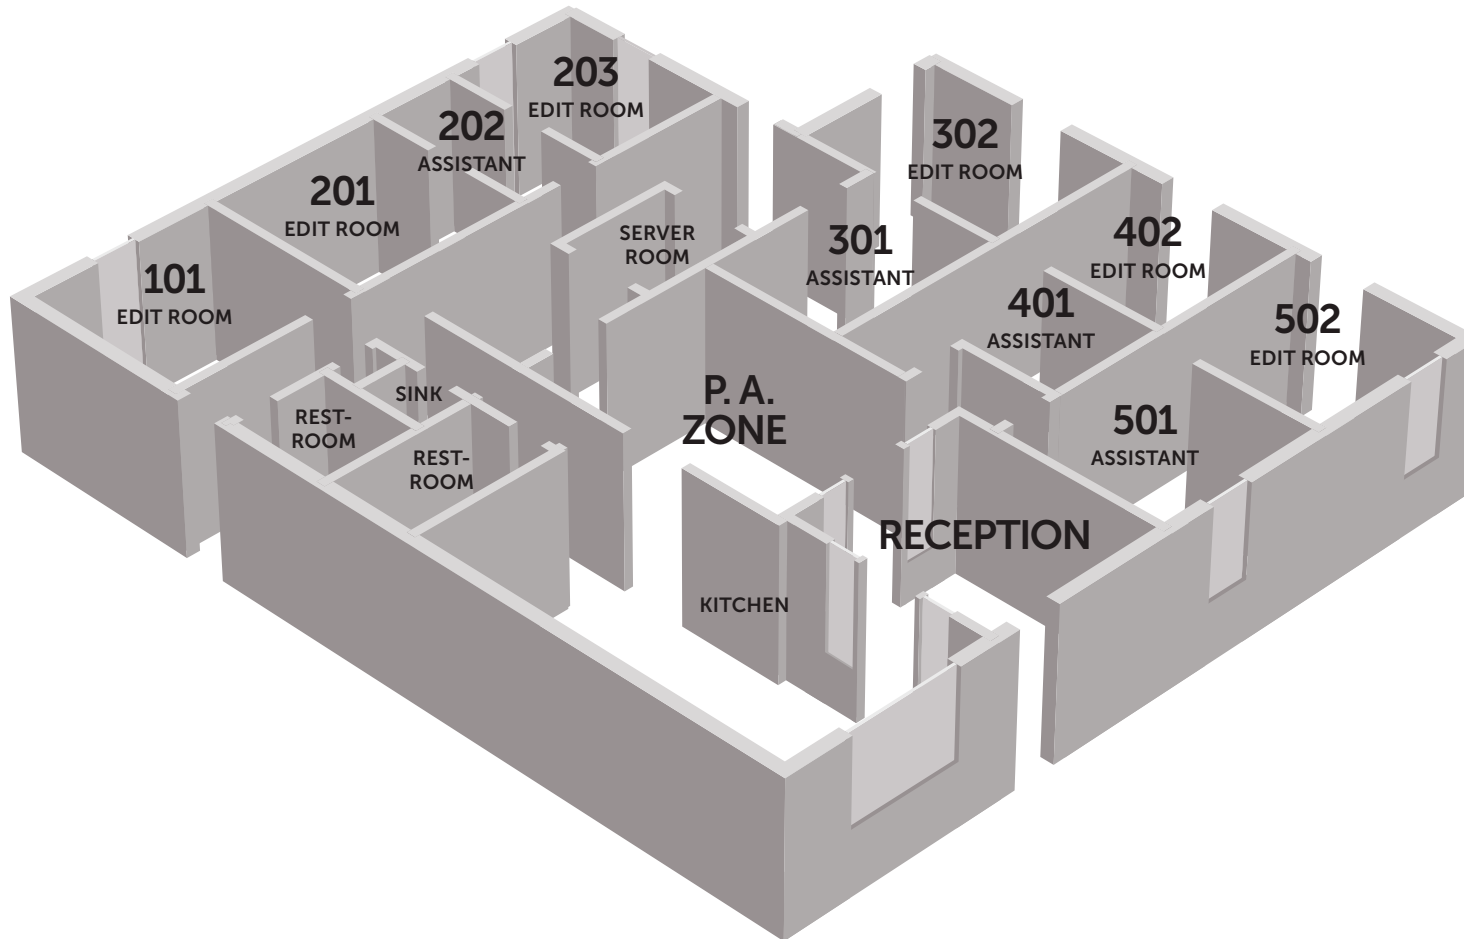

# THE COTTAGE

## PRODUCTION OFFICES

3,044 Square Feet

Newly Remodeled, Class-A Space

Climate-Controlled Server Room

Fiber and Ethernet to Each Suite

Fiber High-Speed Internet and  
Campus Fiber Network

Digital Phone System