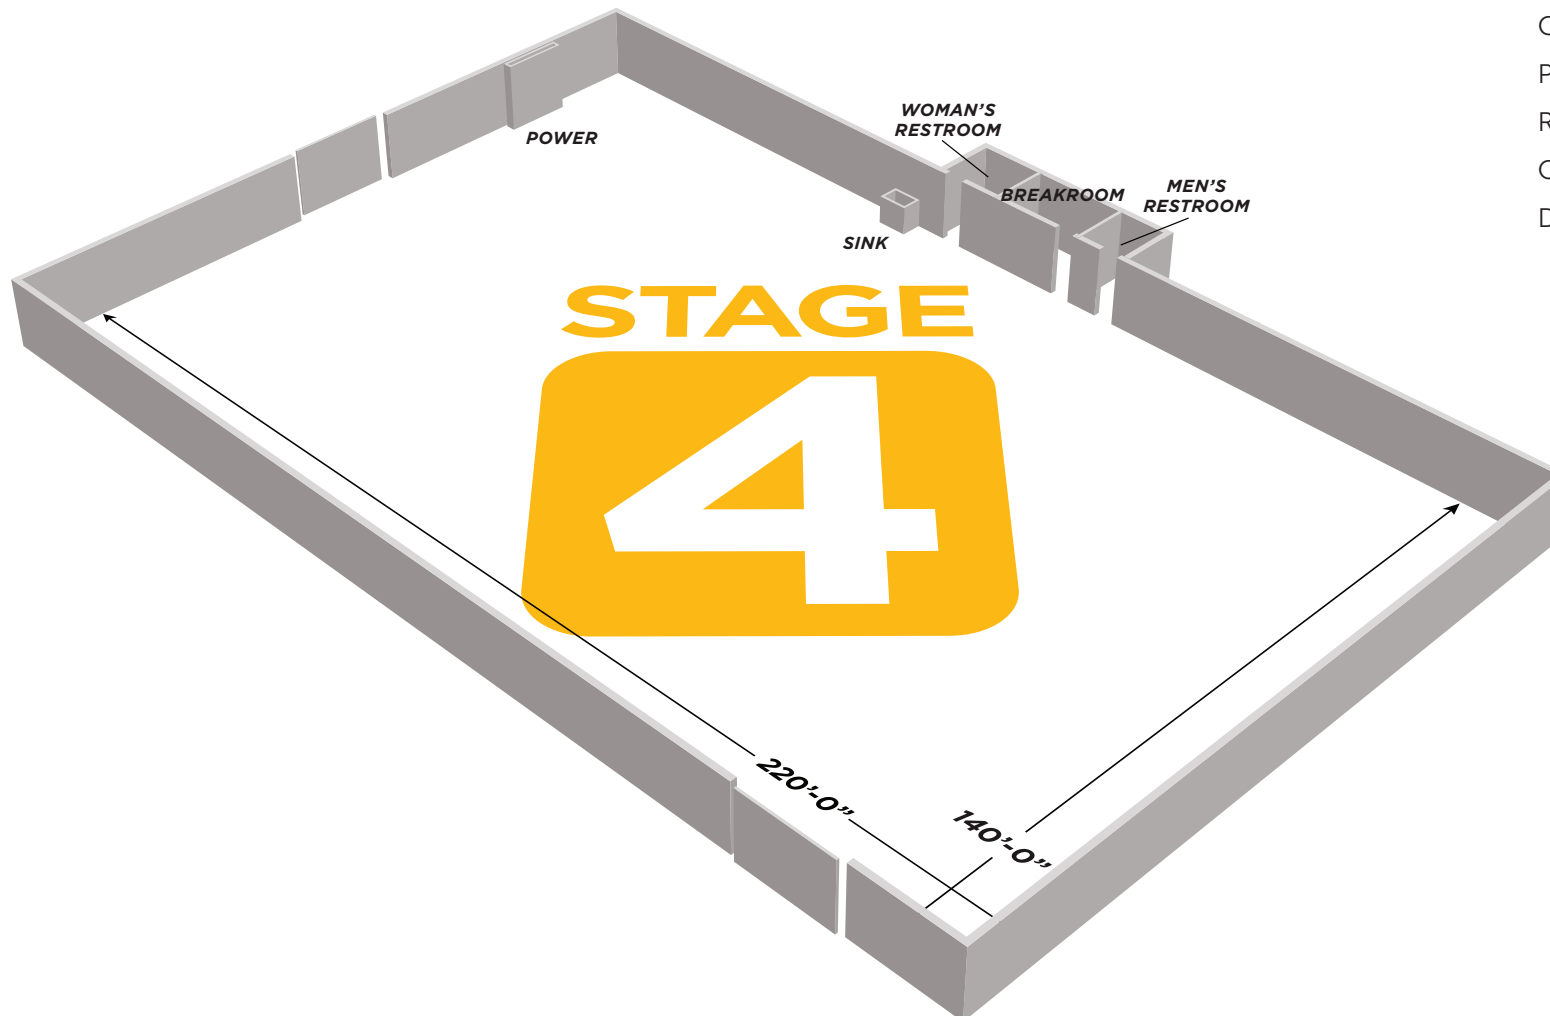

Celtic
MEDIA CENTRE

10000 Celtic Drive
O'Connor Building
Baton Rouge, LA 70809

(225) 330-6000 phone
888.49.MOVIE (6843) toll-free
(225) 330-6163 fax

THE BRIANNA BUILDING

SOUNDSTAGE

30,800 Square Feet

Clearance - 36' Sides, 54.5' Center

Power - 2000 Amps, 3-Phase

Rafter Load: 15,000 lbs.

Quiet A/C - 200 Tons

Doors - 2, 16' x 20'